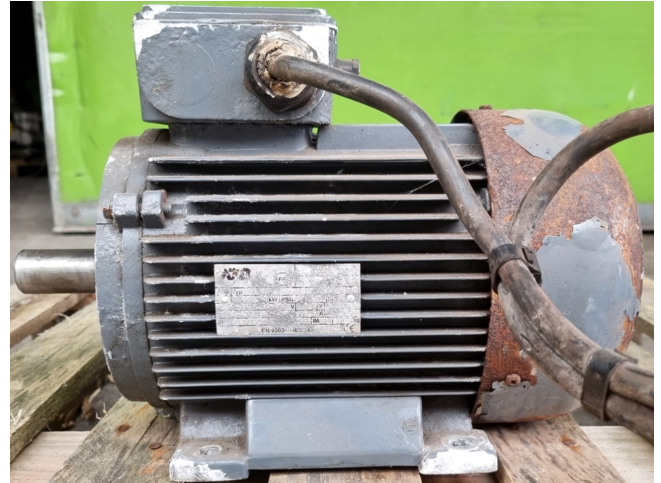

ATB YA 160L/4H-12

Specifications

Марка	ATB
тип	YA 160L/4H-12
kW	22
RPM	1440
Size & Weight	480x220x260 mm (LxWxH)
50 Hz / 60 Hz	50 Hz/60 Hz
Stock	1

Description

Used ATB YA 160L/4H-12

Used ATB YA 160L/4H-12 electric motor with the following specifications: 22 kW - 1440 RPM. Dimensions: 480x220x260 mm (LxWxH).